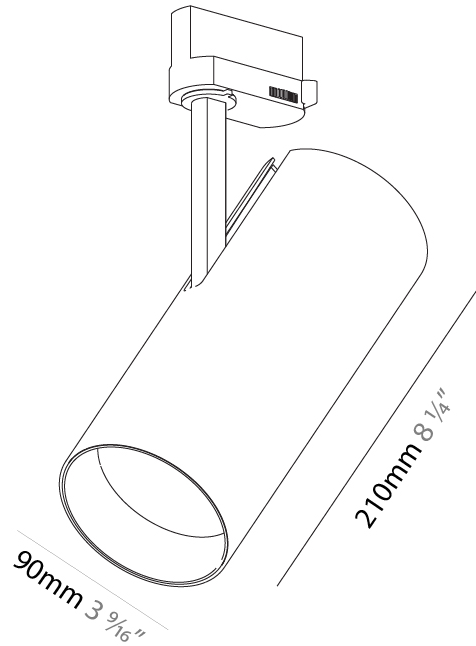

GENERAL

Series: Imagine
 Subseries: Imagine 90
 Brand: Prolicht
 Division: Architectural
 Mounting Type: Track
 Mounting Location: Ceiling

PHYSICAL

Shape: Cylinder
 Diameter (mm): 90
 Diameter (in): 3 9/16
 Height (mm): 210
 Height (in): 8 1/4
 Max. Overall Height (mm): 230
 Max. Overall Height (in): 9 1/16
 Light Distribution: Adjustable / Direct
 Weight (kg): 0.903
 Weight (lbs): 1.99
 Fixture Finish: SSR / BKV / CWI / CRY / HAB / UFT / ITA / RUA / FTG / MYG / LOD / PUS / FRO / FUP / KIA / POP / BLS / SPG / MEY / GOH / GUM / CHC / COM / ABZ / JAG / OBR / MOS / ROR
 Fixture Material: Aluminum Die Cast

OPTICAL

Reflector°: 6
 Optic°: Lens Pack - No Lens / Linear Spread Lens / Honeycomb / Spread Lens
 Adjustability: Rotational 350°; Tilt 90°

RATINGS AND CERTIFICATIONS

Certified By: Certified for North American Standards
 IP rating: IP20