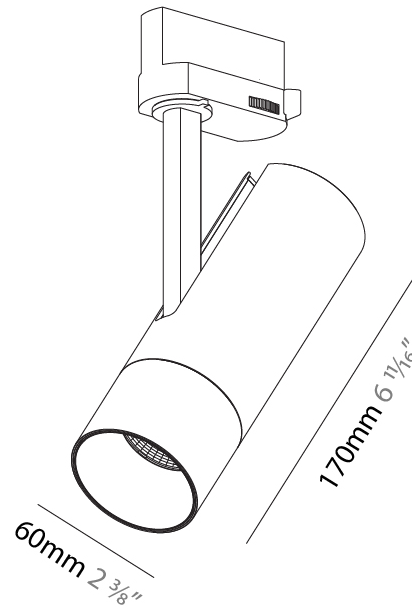

OPTICAL

Optic°: Lens Pack - No Lens / Linear Spread Lens / Honeycomb / Spread Lens
 Beam Angle: 12

RATINGS AND CERTIFICATIONS

Certified By: Certified for North American Standards
 IP rating: IP20

IMAGINE 60 TRACK